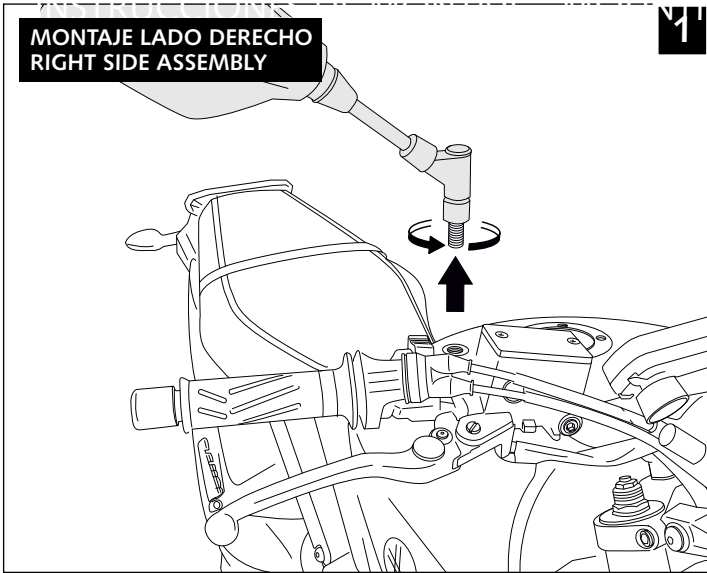

PARAMANOS PARA - HANDGUARDS FOR - HANDPROTEKTOREN FÜR YAMAHA MT-07/MT-09/SP /MT-10/SP – YAMAHA XSR700/XTRIBUTE / XSR900