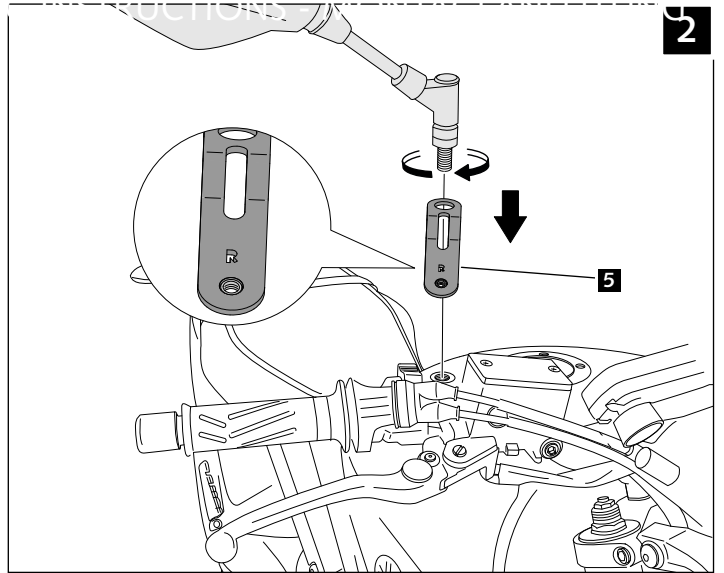

PARAMANOS PARA - HANDGUARDS FOR - HANDPROTEKTOREN FÜR YAMAHA MT-07/MT-09/SP /MT-10/SP – YAMAHA XSR700/XTRIBUTE / XSR900