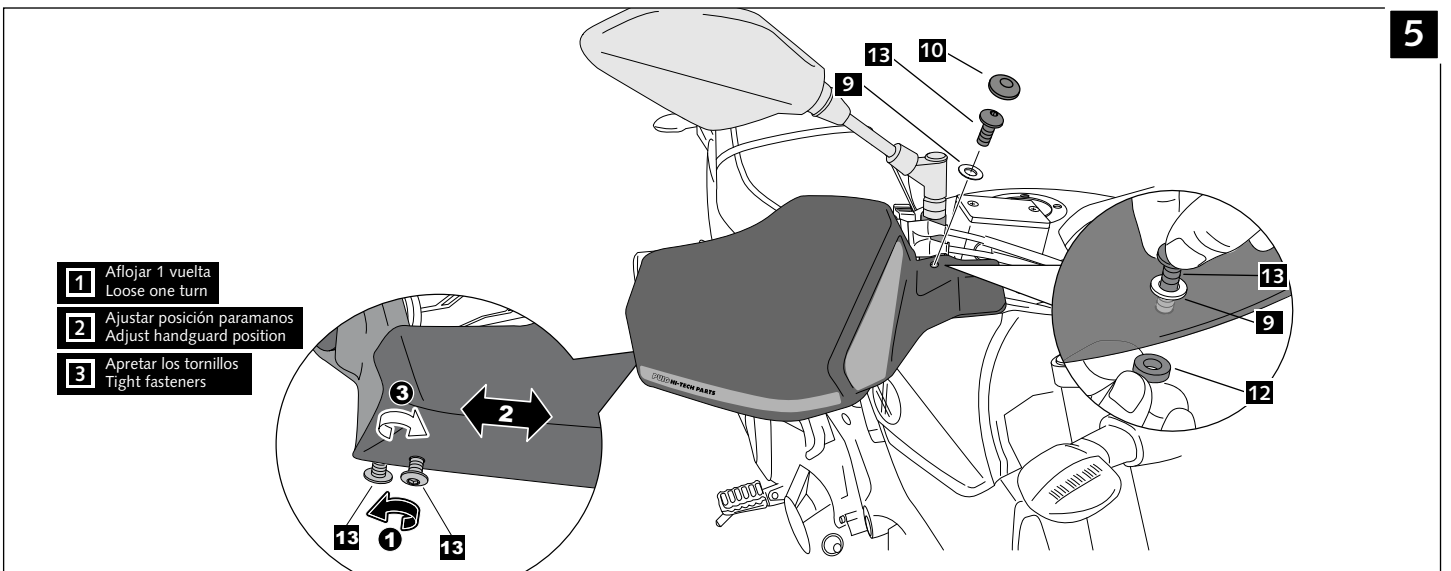

PARAMANOS PARA - HANDGUARDS FOR - HANDPROTEKTOREN FÜR YAMAHA MT-07/MT-09/SP /MT-10/SP – YAMAHA XSR700/XTRIBUTE / XSR900