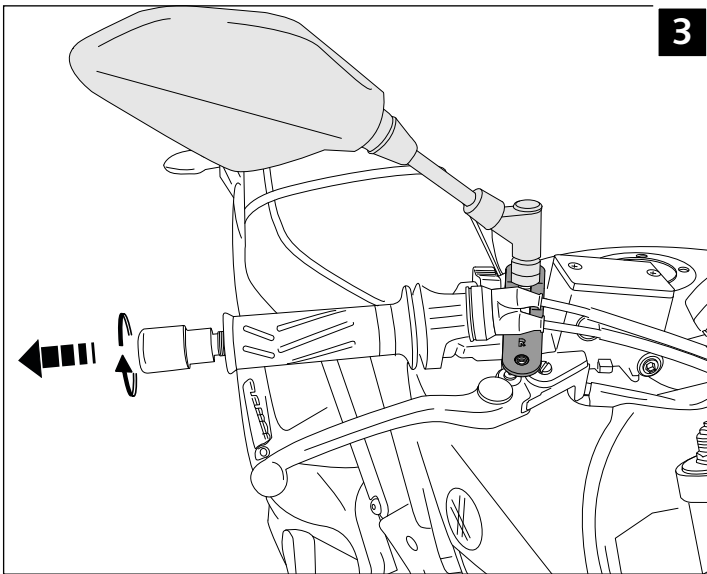

PARAMANOS PARA - HANDGUARDS FOR - HANDPROTEKTOREN FÜR YAMAHA MT-07/MT-09/SP /MT-10/SP – YAMAHA XSR700/XTRIBUTE / XSR900