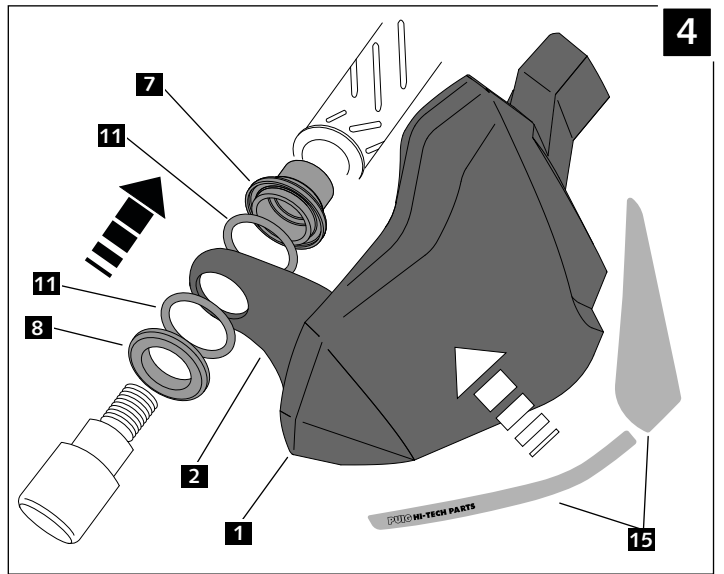

PARAMANOS PARA - HANDGUARDS FOR - HANDPROTEKTOREN FÜR YAMAHA MT-07/MT-09/SP /MT-10/SP – YAMAHA XSR700/XTRIBUTE / XSR900