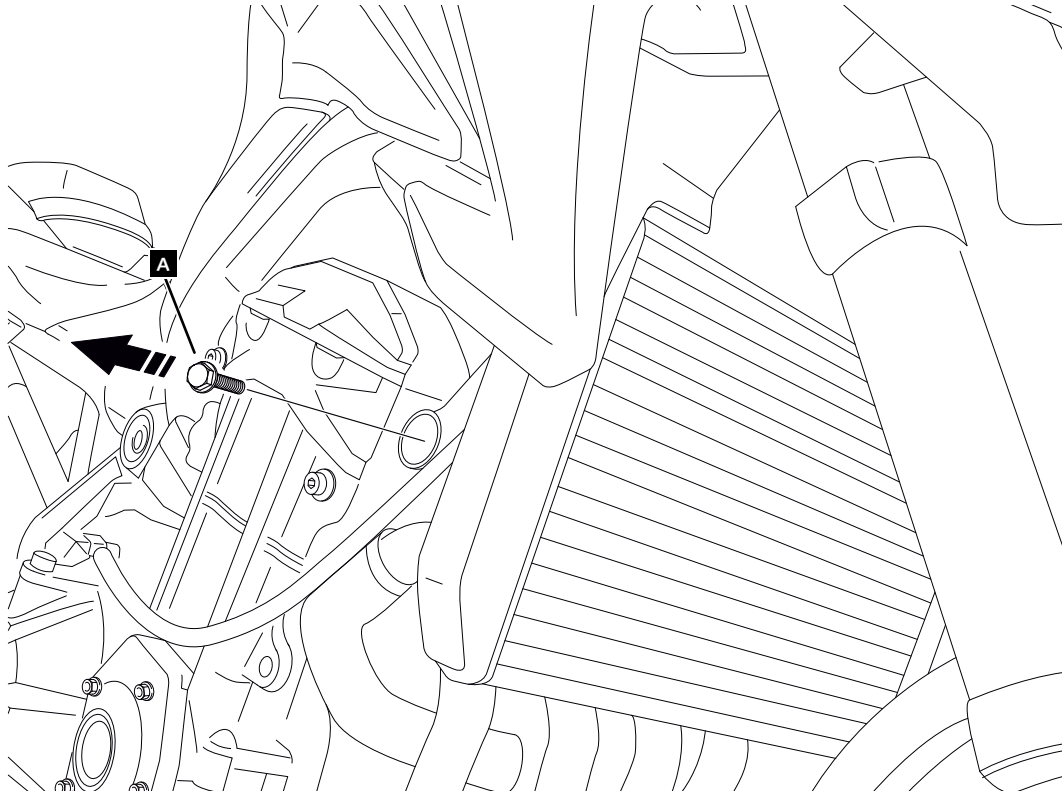

KAWASAKI Z900 '17-19

INSTRUCCIONES DE MONTAJE - MOUNTING INSTRUCTIONS - MONTAGEANLEITUNG

1

**DISASSEMBLY
DESMONTAJE**