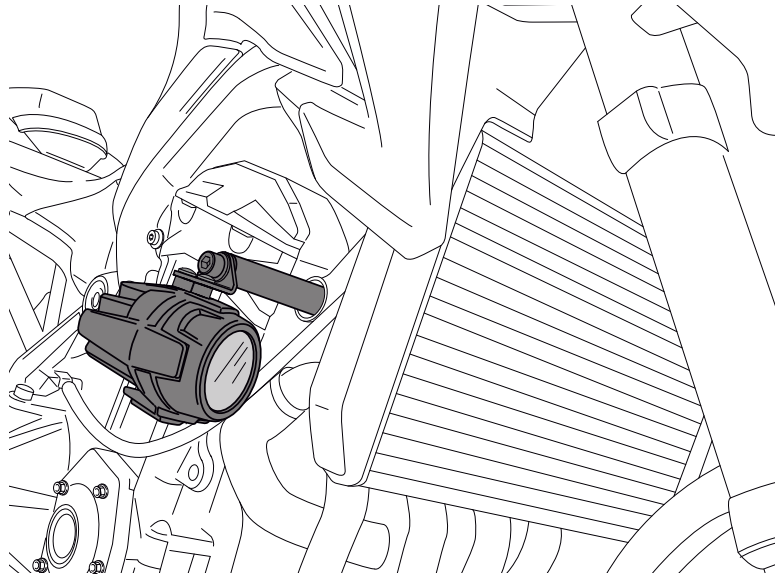

KAWASAKI Z900 '17-19

M O U N T I N G I N S T R U C T I O N S

REF 3549N

SOPORTE FOCOS LED / LED SPOTLIGHTS SUPPORT / LED SPOTLIGHTS HALTER

ID.	PIEZA / PART	DESCRIPCIÓN	DESCRIPTION	QTY.	REF.:
1		Soporte	Support	2	SOPORFOC17-0-17
2		Casquillo long. 90mm	Spile length 90mm	2	CASQU460-0-1760
3		Tornillo allen M10/125x130 DIN912	M10/125x130 DIN912 screw	2	TORNIA10130-340
4		Arandela plana M10 DIN125/A	M10 DIN125/A washer	2	M2AM10DIN125AZB
5		Casquillo long. 6MM (Negro)	Spile length 6mm (Black)	4	CASQUI-----776
6		Tapón tornillo M5	M5 screw cap	4	TAPON-----85
7		Brida pequeña	Small bridle	4	BRIDAN100X2'5-N
8		Brida mediana	Medium bridle	4	BRIDAN142X3'6-N
9		Tornillo (Incluido con el foco)	Screw (Included with the spotlight)	4	n/a
10		Arandela (Incluido con el foco)	Washer (Included with the spotlight)	4	n/a