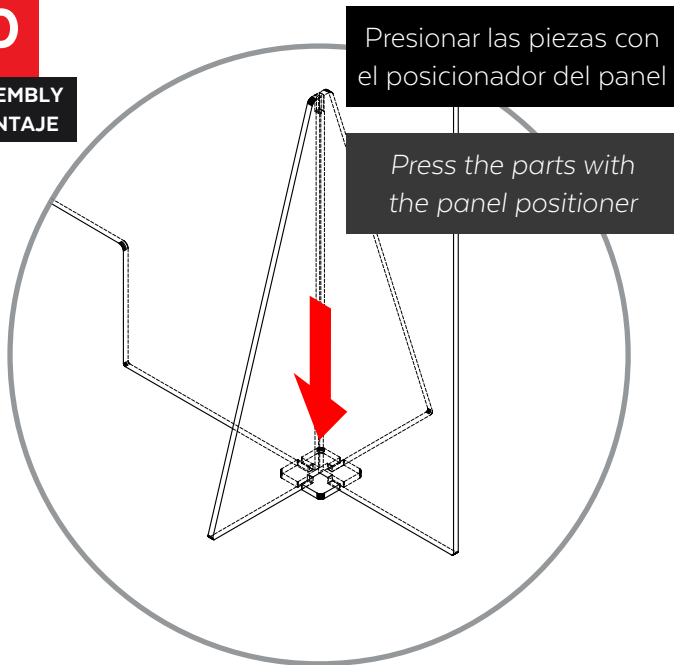

MAMPARA PROTECTORA METACRILATO COVID19 PROTECTIVE DESKTOP SCREEN ACRYLIC COVID 19

INSTRUCCIONES DE MONTAJE - MOUNTING INSTRUCTIONS - MONTAGEANLEITUNG

10

ASSEMBLY
MONTAJE