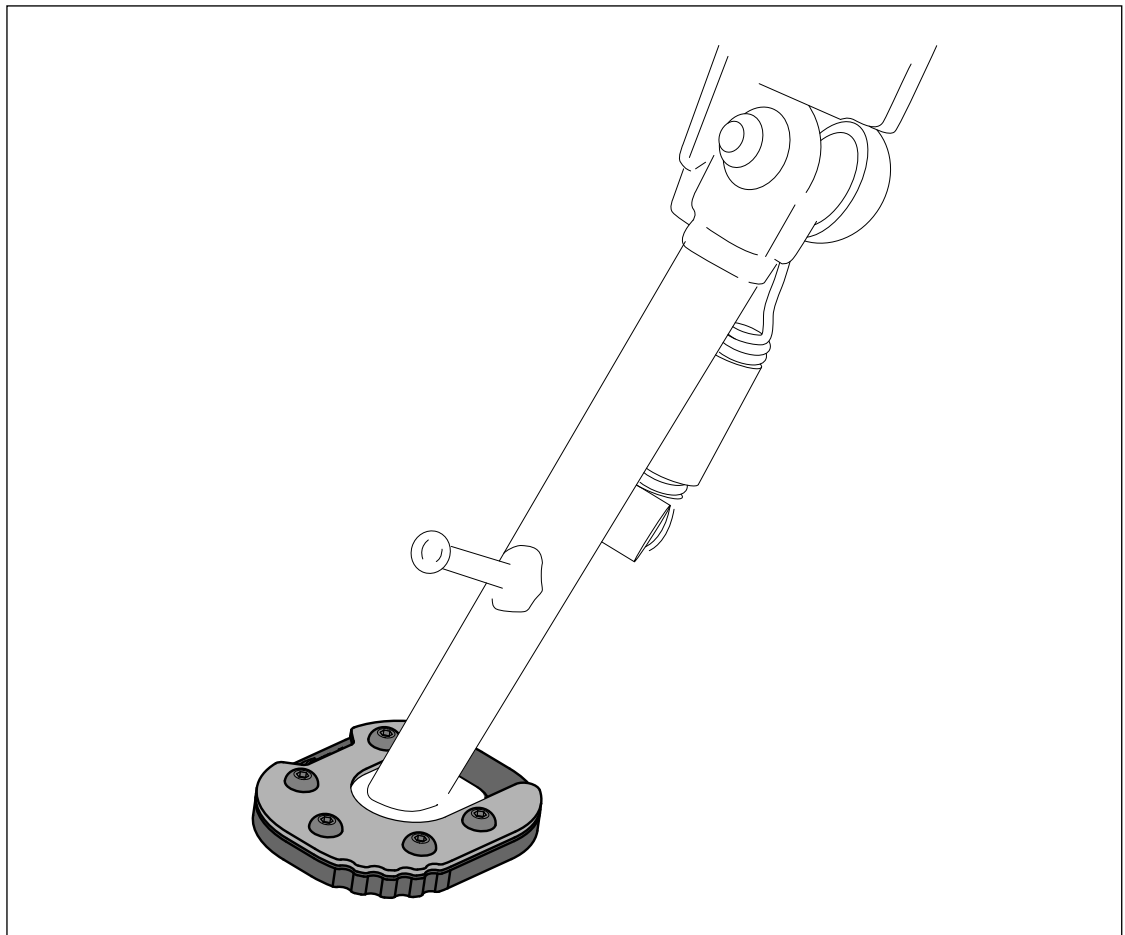

HONDA CB125R/CB300R NEO SPORTS CAFE '18-'21
HONDA CB650R NEO SPORTS CAFE '19-'21 // HONDA CBR650R '19-'21
HONDA CROSSRUNNER '15-'21 // HONDA CB500X '16-'21

REF 20172N

EXTENSIÓN PATA DE CABRA / KICKSTAND EXTENSION

| ID. | PIEZA / PART | DESCRIPCIÓN | DESCRIPTION | QTY. |
|-----|---|----------------------------|-------------------------|------|
| 1 |  | Base aluminio | Aluminum base | 1 |
| 2 |  | Chapa superior | Upper plate | 1 |
| 3 |  | Tornillo M5x8 DIN1001 INOX | M5x8 DIN1001 INOX screw | 5 |