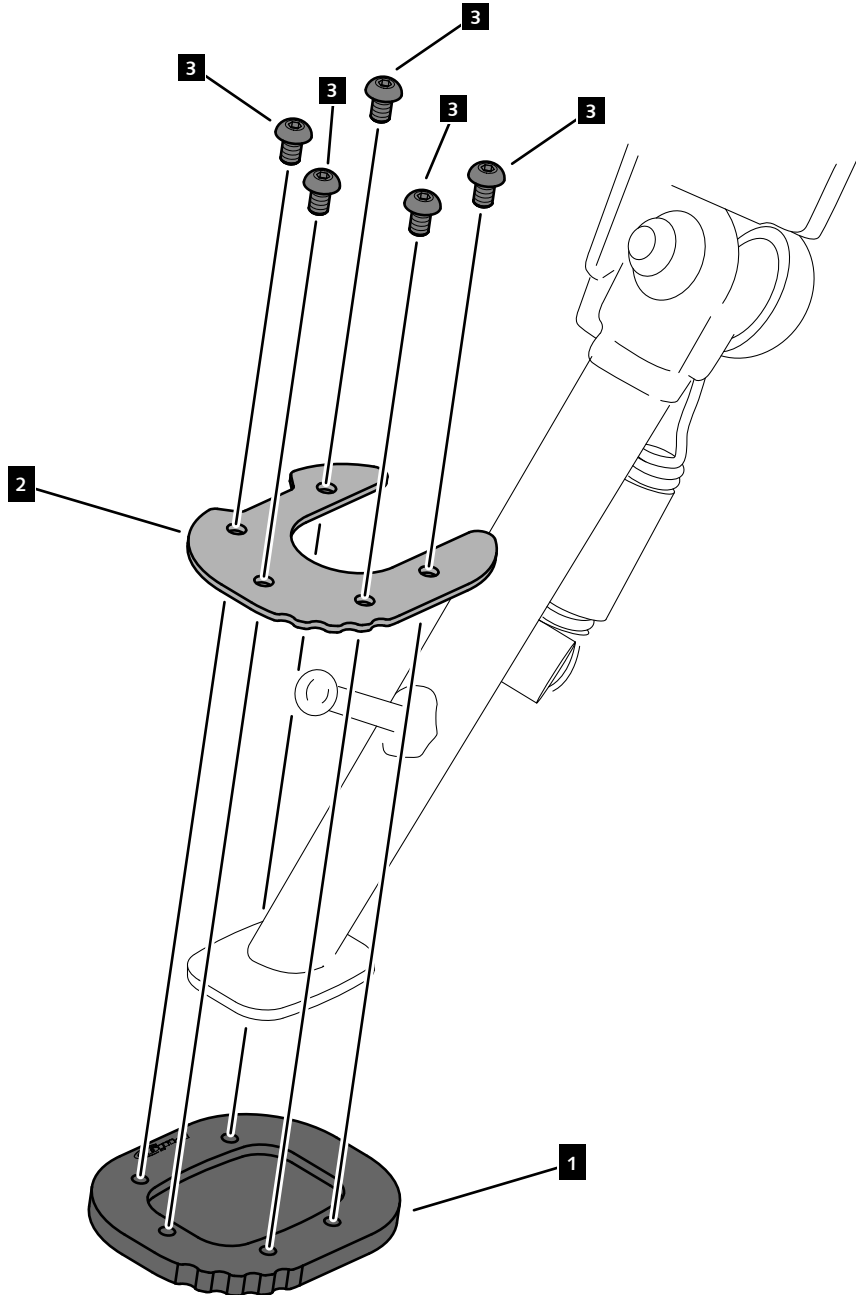

HONDA CB125R/CB300R NEO SPORTS CAFE '18-'21
HONDA CB650R NEO SPORTS CAFE '19-'21 // HONDA CBR650R '19-'21
HONDA CROSSRUNNER '15-'21 // HONDA CB500X '16-'21

REF
20172N

INSTRUCCIONES DE MONTAJE - MOUNTING INSTRUCTIONS - MONTAGEANLEITUNG